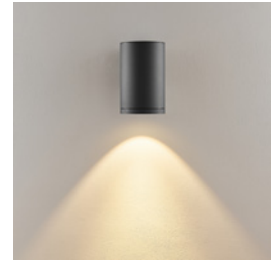

SHORELINE PRO ROUND 140

- light colour adjustable in 2 stages
- through-wiring possible
- seawater resistant
- separable mounting plate through plug connection
- angled fixing screw for better installation
- opt. Spacer for surface mounting
- opt. interchangeable reflector inserts / reflectors

Application Area

Object lighting / architecture, Garage / carport / car park, House wall / facade / front door, Park / public outdoor area, Hotel / catering

Housing	Aluminium	Rated Input Voltage	220-240 V/AC
Colour Temperature	3000/4000 K	Power Supply Unit incl.	Yes
Height	218 mm	Light Beam Angle	36 Degree
Ø	140 mm	Control	Leading-edge dimmer, Trailing-edge dimmer
Base Length	40 mm	CRI (Ra)	92
Base L x W x H	40 x 80 x 130 mm	IK Protection Class	IK08
Base Width	80 mm		
Base Height	130 mm		

Article	Housing Color		Luminous Flux	Power	Price
731169	Light grey	www NW	2000/2200 lm	20.0 W	€ 259.95
731170	Dark grey	www NW	2000/2200 lm	20.0 W	€ 259.95
731171	White	www NW	2000/2200 lm	20.0 W	€ 259.95
731172	Light grey	www NW	3100/3400 lm	33.0 W	€ 299.95
731173	Dark grey	www NW	3100/3400 lm	33.0 W	€ 299.95
731174	White	www NW	3100/3400 lm	33.0 W	€ 299.95

Accessory

930869	Cover, 140, line, ShoreLine Pro Series, dark grey		€ 12.95
930870	Cover, 140, triangular, ShoreLine Pro Series, dark grey		€ 12.95
930871	Reflector, 140, ShoreLine Pro Series, 24 degrees, chrome		€ 17.95
930872	Reflector, 140, ShoreLine Pro Series, 36 degrees, chrome		€ 17.95
930873	Reflector, 140, ShoreLine Pro Series, 60 degrees, chrome		€ 17.95
930874	Spacer for ShoreLine Pro series, light grey	****	€ 5.95
930877	Spacer for ShoreLine Pro series, dark grey	****	€ 5.95
930880	Spacer for ShoreLine Pro series, white	****	€ 5.95