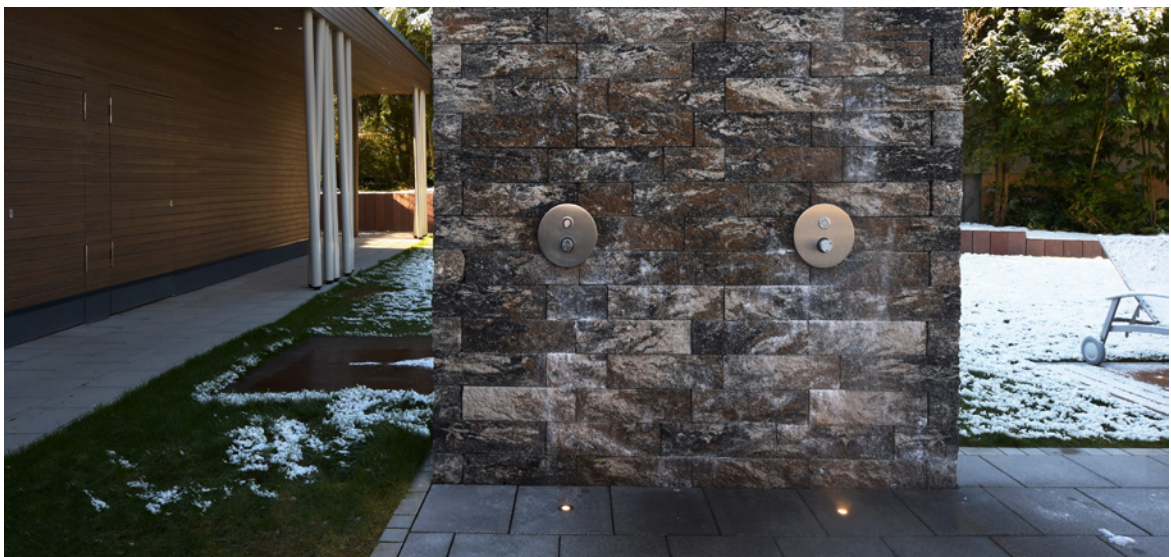

CANUM 24V SYMMETRICAL

Application Area

Garden / Terrace / Balcony / Walkways, Garage / carport / car park, Park / public outdoor area

Housing	Stainless steel, Aluminium	Installation Depth	150 mm
Colour Temperature	3000 K	Light Beam Angle	45 Degree
Luminous Flux	370 lm	Cut Out Ø	102 mm
Height	102 mm	Control	Dimmable via optional controller
Ø	116 mm	CRI (Ra)	80
Power	5.8 W	Primary Cable Length	2 m
Rated Input Voltage	24 V/DC	Primary Connection End	WEIPU plug 2-pole
Power Supply Unit incl.	No	Light Distribution	Symmetric

Article	Housing Color	Price
100133	Silver	€ 195.98

Accessory

862230	OCTO, CV, Mini 24 V/12 W		€ 21.95
872083	IP, CV, V6-40-24		€ 74.95
843501	RF-smart, starter set LED single/CCT, 12-48 V, 20 A incl. remote control		€ 99.95