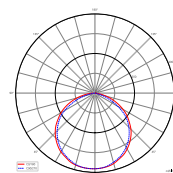

ALKES

- high luminous efficacy
- homogeneous light distribution

Application Area

Object lighting / architecture, Garage / carport / car park, House wall / facade / front door, Hotel / catering

Housing	Aluminium	Power Supply Unit incl.	Yes
Colour Temperature	3000 K	Light Beam Angle	110 Degree
Rated Input Voltage	220-240 V/AC	CRI (Ra)	80

731138

Article	Housing Color	Luminous Flux	Length	Width	Height	Power	Price
731138	Dark grey	920 lm	200 mm	126 mm	184 mm	21.0 W	€ 104.95
731140	Dark grey	1720 lm	297 mm	165 mm	240 mm	36.0 W	€ 175.95

ALKES MOTION

- high luminous efficacy
- homogeneous light distribution

Application Area

Object lighting / architecture, Garage / carport / car park, House wall / facade / front door, Hotel / catering

Housing	Aluminium	Light Beam Angle	110 Degree
Colour Temperature	3000 K	CRI (Ra)	80
Rated Input Voltage	220-240 V/AC	Motion Detector	Yes
Power Supply Unit incl.	Yes		

Article	Housing Color	Luminous Flux	Length	Width	Height	Power	Price
731139	Dark grey	735 lm	200 mm	126 mm	184 mm	21.0 W	€ 124.95
731141	Dark grey	1720 lm	297 mm	165 mm	240 mm	36.0 W	€ 195.95