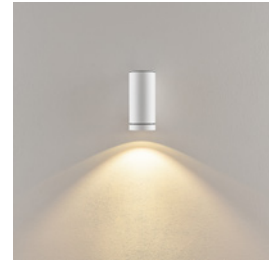

SHORELINE PRO ROUND 68

- light colour adjustable in 2 stages
- through-wiring possible
- seawater resistant
- separable mounting plate through plug connection
- angled fixing screw for better installation
- opt. Spacer for surface mounting
- opt. interchangeable reflector inserts / reflectors

Application Area

Object lighting / architecture, Garage / carport / car park, House wall / facade / front door, Park / public outdoor area, Hotel / catering

Housing	Aluminium	Base Height	130 mm
Colour Temperature	3000/4000 K	Power	6 W
Luminous Flux	480/550 lm	Rated Input Voltage	220-240 V/AC
Height	150 mm	Power Supply Unit incl.	Yes
Ø	68 mm	Light Beam Angle	30 Degree
Base Length	43 mm	Control	Trailing-edge dimmer
Base L x W x H	43 x 55 x 130 mm	CRI (Ra)	90
Base Width	55 mm	IK Protection Class	IK08

Article	Housing Color	Price
731217	Light grey	€ 169.95
731218	Dark grey	€ 169.95
731219	White	€ 169.95

Accessory

930980	Cover, 68/70, line, ShoreLine Pro Series, dark grey		€ 7.95
930981	Cover, 68/70, triangular, ShoreLine Pro Series, dark grey		€ 7.95
930878	Reflector, 68/70, ShoreLine Pro Series, 30 degrees, chrome		€ 7.95
930879	Reflector, 68/70, ShoreLine Pro Series, 60 degrees, chrome		€ 7.95
930874	Spacer for ShoreLine Pro series, light grey		€ 5.95
930877	Spacer for ShoreLine Pro series, dark grey		€ 5.95
930880	Spacer for ShoreLine Pro series, white		€ 5.95