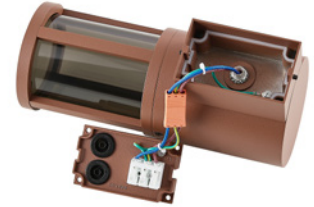

FACADO 2 ROUND

- Feed-through wiring possible
- Mounting plate can be disconnected via plug
- Quick and secure installation
- IP65 weather resistance
- Newly designed lamp head for improved illumination

Application Area

Garden / Terrace / Balcony / Walkways, Garage / carport / car park, House wall / facade / front door, Home / Living, Hotel / catering

Housing	Aluminium, Polycarbonate	Max. Power	1x max. 20 W
Surface	Matt	Rated Input Voltage	220-240 V/AC
Length	144 mm	Control	Dimmable via optional light source
Height	261.5 mm	IK Protection Class	IK05
Ø	108 mm		

Article	Housing Color	Colour of Light Output	Price
731153	Dark grey	Smoke-coloured	€ 124.95
731155	Rust	Smoke-coloured	€ 124.95
731154	Dark grey	White	€ 124.95
731156	Rust	White	€ 124.95