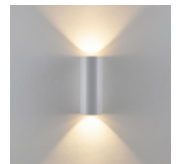

Application Area

Object lighting / architecture, Garage / carport / car park, House wall / facade / front door, Hotel / catering

Housing	Aluminium	Max. Power	1x max. 7.5 W
Length	87 mm	Rated Input Voltage	220-240 V/AC
Height	108 mm	Control	Dimmable via optional light source
Ø	80 mm		

Article	Housing Color	Price
731223	☐ White	€ 59.95
731224	☒ Black	€ 59.95