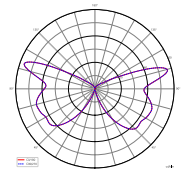

ORTIS

· Light directed downwards, dimmed by the slatted insert

Application Area

Garden / Terrace / Balcony / Walkways, Garage / carport / car park, Home / Living, Hotel / catering

Housing	Aluminium	Rated Input Voltage	220-240 V/AC
Colour Temperature	3000 K	Power Supply Unit incl.	Yes
Luminous Flux	510 lm	Light Beam Angle	360 Degree
Height	1000 mm	Primary Connection End	Connection box
Ø	120 mm	CRI (Ra)	80
Power	15.9 W	IK Protection Class	IK05