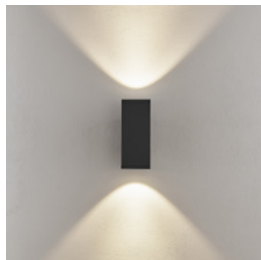

SHORELINE

The SHORELINE PRO series comprises high-quality surface-mounted wall luminaires for outdoor use and offers maximum design freedom for modern façade and project lighting. With over a dozen variants in round or square design, each as a downlight or up+down version, the series covers a wide range of applications - from residential and commercial properties to hotel and catering buildings.

All luminaires are made of robust die-cast aluminium, are resistant to seawater and have an IP65 protection rating and IK08 impact resistance. The integrated technology allows two-stage switching of the colour temperature [3,000K/4,000K] directly on the device, while the high-quality optics ensure targeted, uniform light distribution.

These luminaires have been developed for use in coastal regions and can withstand the increased salt and humidity in the environment - ideal for outdoor areas near the sea.

CCT

The integrated CCT function enables flexible selection of the light colour between warm white and neutral white light. This allows the lighting to be optimised for different applications and environments.