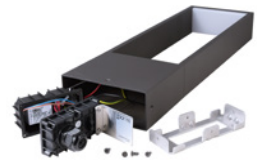

CATA

The CATA series impresses not only as a modern path light, but also as a standalone lighting and design feature when creating outdoor spaces. The LEDs not only ensure full-surface illumination of paths and entrance areas but also inevitably draw attention to the striking frame construction. Available in three sizes, the CATA IV models can also be combined really well.