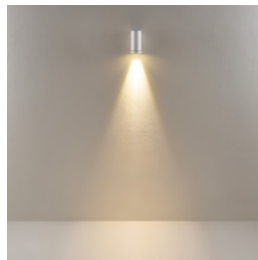

ACCESSORIES FOR SHORELINE PRO

- reflector inserts: 24°, 30°, 36°, 60° [depending on model]
- covers: with slotted or triangular opening [for targeted light emission]
- spacers: for clean surface mounting on uneven surfaces

Note: All accessories are colour-matched to the housing colour [white, black, grey].