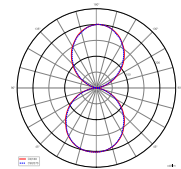

LINEAR

Application Area

Object lighting / architecture, Garage / carport / car park, House wall / facade / front door, Park / public outdoor area, Hotel / catering

Housing	Aluminium	Base Height	15 mm
Colour Temperature	3000 K	Rated Input Voltage	220-240 V/AC
Width	60 mm	Power Supply Unit incl.	Yes
Height	60 mm	Light Beam Angle	100 Degree
Base Width	53 mm	CRI (Ra)	80

Article	Housing Color	Luminous Flux	Length	Base Length	Base L x W x H	Power	EEL	Price
731135	Dark grey	600 lm	250 mm	242 mm	242 x 53 x 15 mm	8.0 W	G	€ 149.95
731134	Dark grey	1230 lm	500 mm	493 mm	493 x 53 x 15 mm	14.0 W	F	€ 194.95

LINEAR UP + DOWN

Application Area

Object lighting / architecture, Garage / carport / car park, House wall / facade / front door, Park / public outdoor area, Hotel / catering

Housing	Aluminium	Base Height	15 mm
Colour Temperature	3000 K	Rated Input Voltage	220-240 V/AC
Width	60 mm	Power Supply Unit incl.	Yes
Height	60 mm	Light Beam Angle	100 Degree
Base Width	53 mm	CRI (Ra)	80

731129

Article	Housing Color	Luminous Flux	Length	Base Length	Base L x W x H	Power	Price
731136	Dark grey	1155 lm	250 mm	242 mm	242 x 53 x 15 mm	14.0 W	€ 184.95
731129	Dark grey	1760 lm	500 mm	493 mm	493 x 53 x 15 mm	20.0 W	€ 214.95