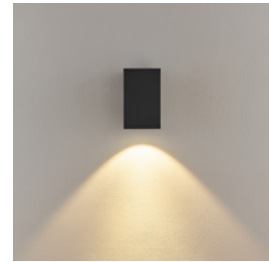

SHORELINE PRO SQUARE 100

- Light colour adjustable in 2 stages
- through-wiring possible
- Seawater resistant
- separable mounting plate through plug connection
- angled fixing screw for better installation
- opt. Spacer for surface mounting
- opt. interchangeable reflector inserts / reflectors

Application Area

Object lighting / architecture, Garage / carport / car park, House wall / facade / front door, Park / public outdoor area, Hotel / catering

Housing	Aluminium	Base Height	130 mm
Colour Temperature	3000/4000 K	Power	12 W
Luminous Flux	900/1000 lm	Rated Input Voltage	220-240 V/AC
Length	100 mm	Power Supply Unit incl.	Yes
Width	100 mm	Light Beam Angle	36 Degree
Height	163 mm	Control	Leading-edge dimmer, Trailing-edge dimmer
Base Length	40 mm	CRI (Ra)	90
Base L x W x H	40 x 80 x 130 mm	IK Protection Class	IK08
Base Width	80 mm		

Article	Housing Color		Price
731202	Light grey	WW NW	€ 189.95
731203	Dark grey	WW NW	€ 189.95
731204	White	WW NW	€ 189.95

Accessory

930867	Cover, 100, line, ShoreLine Pro Series, dark grey		€ 9.95
930868	Cover, 100, triangular, ShoreLine Pro Series, dark grey		€ 9.95
930875	Reflector, 100, ShoreLine Pro Series, 36 degrees, chrome		€ 14.95
930876	Reflector, 100, ShoreLine Pro Series, 60 degrees, chrome		€ 14.95
930874	Spacer for ShoreLine Pro series, light grey		€ 5.95
930877	Spacer for ShoreLine Pro series, dark grey		€ 5.95
930880	Spacer for ShoreLine Pro series, white		€ 5.95