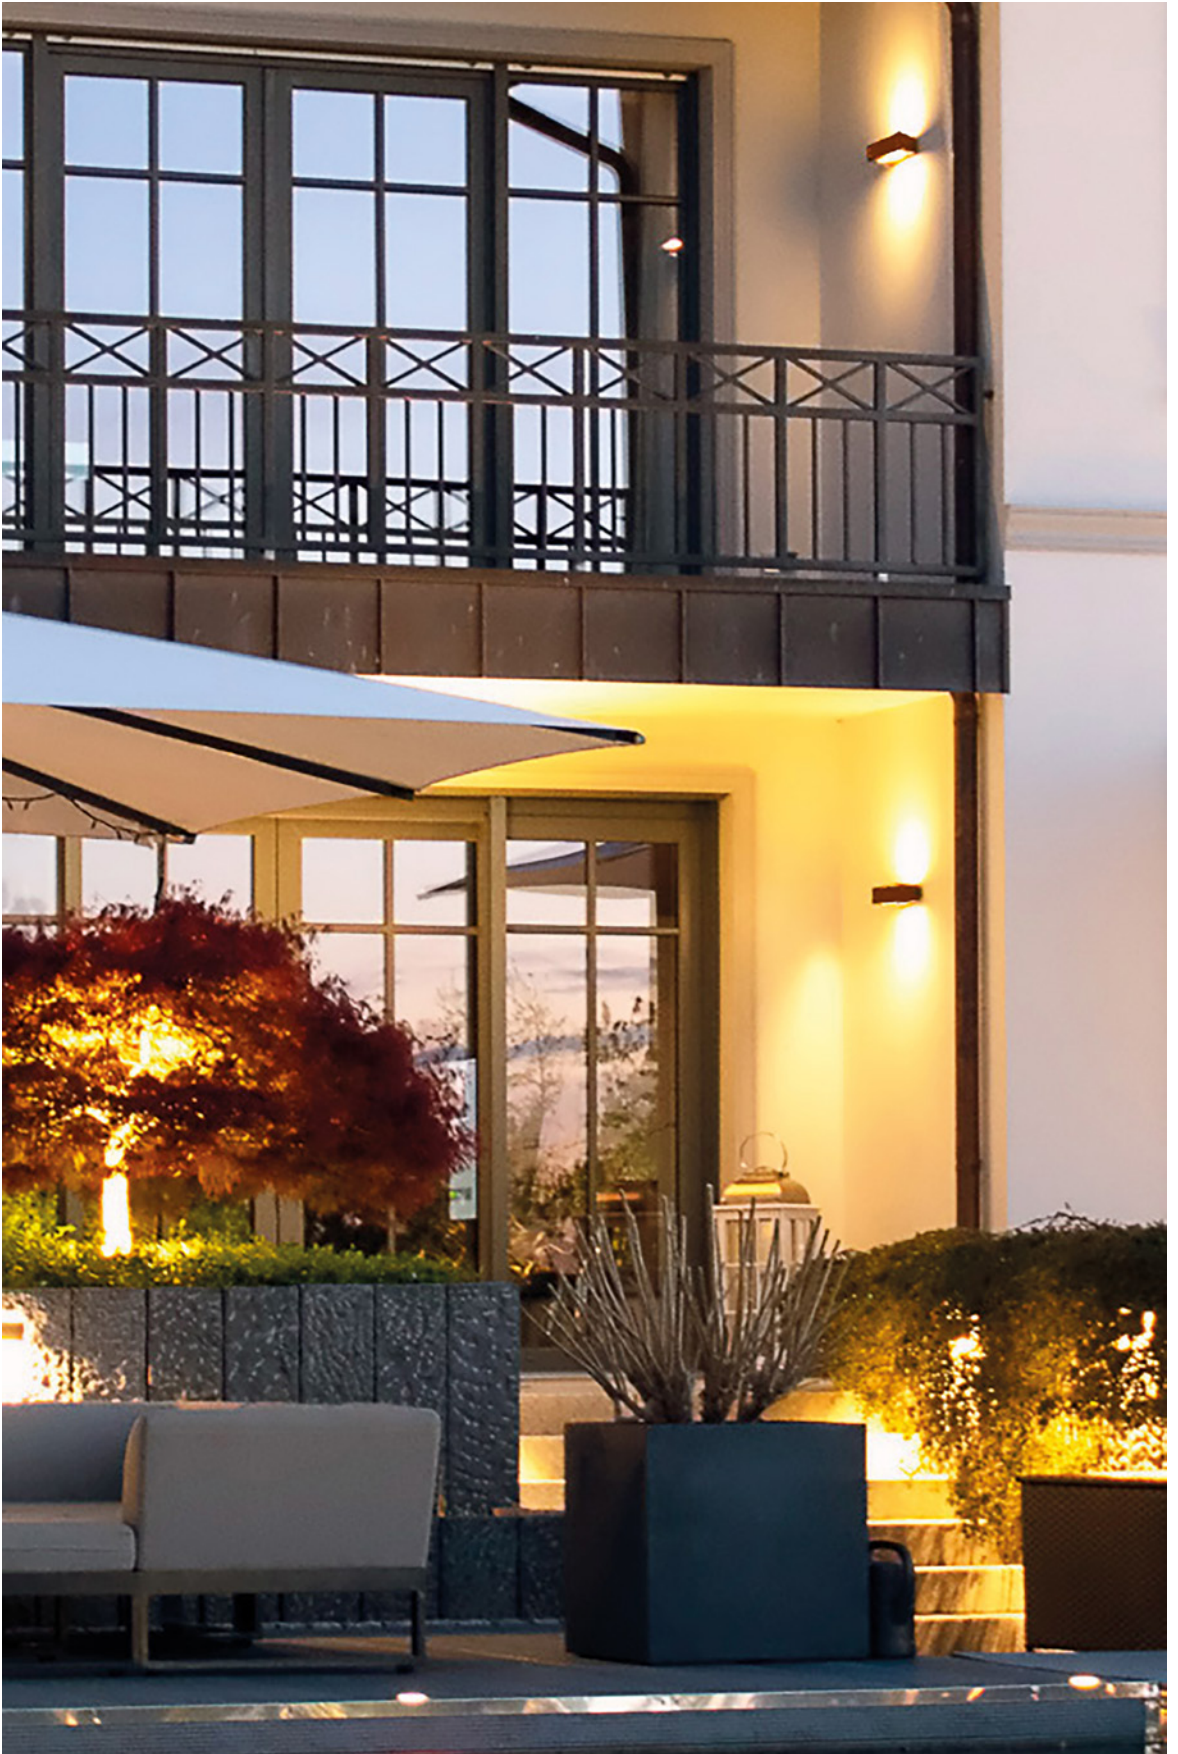

RILONGO

The RILONGO surface-mounted wall light impresses with its modern, simple design and stylishly sets the scene for facades, entrance areas and patios. The light emission on both sides creates effective lighting accents on the wall, providing both orientation and a pleasant atmosphere.