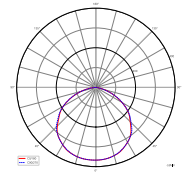

ATIK

- IEC62662 - Protection against mechanical effects (IK Code)
- EN60598-2-24 - Lights for use in explosive gas and dust atmosphere (D designation)
- Including 2 m connecting cable with IP44 plug

Application Area

Garage / carport / car park, Industry / production / high-bay warehouse

Housing	Aluminium	Swivelling Angle	180 Degree
Colour Temperature	4000 K	Primary Cable Length	2 m
Length	319 mm	Primary Connection End	Power plug IP44
Width	90 mm	CRI (Ra)	80
Height	411 mm	IP Protection Type Plug	IP 44
Power Supply Unit incl.	Yes	IK Protection Class	IK08
Light Beam Angle	110 Degree		

732102

Article	Housing Color	Luminous Flux	Power	Rated Input Voltage	EEL	Price
732096	Black	21350 lm	152.0 W	220-240 V/AC	D	€ 439.95
732097	Black	28450 lm	202.0 W	220-240 V/AC	D	€ 554.95
732098	Black	31800 lm	242.0 W	220-240 V/AC	D	€ 624.95
732102	Black	39900 lm	302.0 W	100-240 V/AC	E	€ 699.95