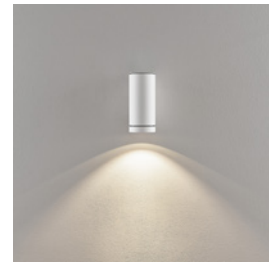

SHORELINE PRO ROUND 68

- light colour adjustable in 2 stages
- through-wiring possible
- seawater resistant
- separable mounting plate through plug connection
- angled fixing screw for better installation
- opt. Spacer for surface mounting
- opt. interchangeable reflector inserts / reflectors

Application Area

Object lighting / architecture, Garage / carport / car park, House wall / facade / front door, Park / public outdoor area, Hotel / catering

Housing	Aluminium	Base Height	130 mm
Colour Temperature	3000/4000 K	Power	6 W
Luminous Flux	480/550 lm	Rated Input Voltage	220-240 V/AC
Height	150 mm	Power Supply Unit incl.	Yes
Ø	68 mm	Light Beam Angle	30 Degree
Base Length	43 mm	Control	Trailing-edge dimmer
Base L x W x H	43 x 55 x 130 mm	CRI (Ra)	90
Base Width	55 mm	IK Protection Class	IK08

Article	Housing Color	Price
731217	Light grey	€ 169.95
731218	Dark grey	€ 169.95
731219	White	€ 169.95

Accessory

930980	Cover, 68/70, line, ShoreLine Pro Series, dark grey		€ 7.95
930981	Cover, 68/70, triangular, ShoreLine Pro Series, dark grey		€ 7.95
930878	Reflector, 68/70, ShoreLine Pro Series, 30 degrees, chrome		€ 7.95
930879	Reflector, 68/70, ShoreLine Pro Series, 60 degrees, chrome		€ 7.95
930874	Spacer for ShoreLine Pro series, light grey		€ 5.95
930877	Spacer for ShoreLine Pro series, dark grey		€ 5.95
930880	Spacer for ShoreLine Pro series, white		€ 5.95