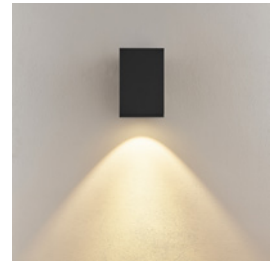

SHORELINE PRO SQUARE 140

- light colour adjustable in 2 stages
- through-wiring possible
- seawater resistant
- separable mounting plate through plug connection
- angled fixing screw for better installation
- opt. Spacer for surface mounting
- opt. interchangeable reflector inserts / reflectors

Application Area

Object lighting / architecture, Garage / carport / car park, House wall / facade / front door, Park / public outdoor area, Hotel / catering

Housing	Aluminium	Base Height	130 mm
Colour Temperature	3000/4000 K	Rated Input Voltage	220-240 V/AC
Length	140 mm	Power Supply Unit incl.	Yes
Width	140 mm	Light Beam Angle	36 Degree
Height	218 mm	Control	Leading-edge dimmer, Trailing-edge dimmer
Base Length	44.5 mm	CRI (Ra)	90
Base L x W x H	44.5 x 80 x 130 mm	IK Protection Class	IK08
Base Width	80 mm		

Article	Housing Color		Luminous Flux	Power	Price
731181	Light grey		2000/2300 lm	20.5 W	€ 269.95
731182	Dark grey		2000/2300 lm	20.5 W	€ 269.95
731183	White		2000/2300 lm	20.5 W	€ 269.95
731184	Light grey		3100/3400 lm	33.0 W	€ 299.95
731185	Dark grey		3100/3400 lm	33.0 W	€ 299.95
731186	White		3100/3400 lm	33.0 W	€ 299.95

Accessory

930869	Cover, 140, line, ShoreLine Pro Series, dark grey		€ 12.95
930870	Cover, 140, triangular, ShoreLine Pro Series, dark grey		€ 12.95
930871	Reflector, 140, ShoreLine Pro Series, 24 degrees, chrome		€ 17.95
930872	Reflector, 140, ShoreLine Pro Series, 36 degrees, chrome		€ 17.95
930873	Reflector, 140, ShoreLine Pro Series, 60 degrees, chrome		€ 17.95
930874	Spacer for ShoreLine Pro series, light grey		€ 5.95
930877	Spacer for ShoreLine Pro series, dark grey		€ 5.95
930880	Spacer for ShoreLine Pro series, white		€ 5.95