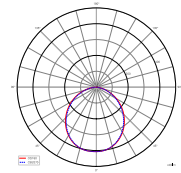

LINEAR

Application Area

Object lighting / architecture, Garage / carport / car park, House wall / facade / front door, Park / public outdoor area, Hotel / catering

Housing	Aluminium	Base Height	15 mm
Colour Temperature	3000 K	Rated Input Voltage	220-240 V/AC
Width	60 mm	Power Supply Unit incl.	Yes
Height	60 mm	Light Beam Angle	100 Degree
Base Width	53 mm	CRI (Ra)	80

731135

Article	Housing Color	Luminous Flux	Length	Base Length	Base L x W x H	Power	EEL	Price
731135	Dark grey	600 lm	250 mm	242 mm	242 x 53 x 15 mm	8.0 W	G	€ 149.95
731134	Dark grey	1230 lm	500 mm	493 mm	493 x 53 x 15 mm	14.0 W	F	€ 194.95

LINEAR UP + DOWN

Application Area

Object lighting / architecture, Garage / carport / car park, House wall / facade / front door, Park / public outdoor area, Hotel / catering

Housing	Aluminium	Base Height	15 mm
Colour Temperature	3000 K	Rated Input Voltage	220-240 V/AC
Width	60 mm	Power Supply Unit incl.	Yes
Height	60 mm	Light Beam Angle	100 Degree
Base Width	53 mm	CRI (Ra)	80

Article	Housing Color	Luminous Flux	Length	Base Length	Base L x W x H	Power	Price
731136	Dark grey	1155 lm	250 mm	242 mm	242 x 53 x 15 mm	14.0 W	€ 184.95
731129	Dark grey	1760 lm	500 mm	493 mm	493 x 53 x 15 mm	20.0 W	€ 214.95