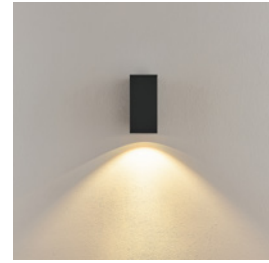

SHORELINE PRO SQUARE 70

- light colour adjustable in 2 stages
- through-wiring possible
- seawater resistant
- separable mounting plate through plug connection
- angled fixing screw for better installation
- opt. Spacer for surface mounting
- opt. interchangeable reflector inserts / reflectors

Application Area

Object lighting / architecture, Garage / carport / car park, House wall / facade / front door, Park / public outdoor area, Hotel / catering

Housing	Aluminium	Base Height	130 mm
Colour Temperature	3000/4000 K	Power	6 W
Luminous Flux	480/550 lm	Rated Input Voltage	220-240 V/AC
Length	70 mm	Power Supply Unit incl.	Yes
Width	70 mm	Light Beam Angle	30 Degree
Height	150 mm	Control	Trailing-edge dimmer
Base Length	43 mm	CRI (Ra)	90
Base L x W x H	43 x 55 x 130 mm	IK Protection Class	IK08
Base Width	55 mm		

Article	Housing Color	Price
731205	Light grey	€ 179.95
731206	Dark grey	€ 179.95
731207	White	€ 179.95

Accessory

930980	Cover, 68/70, line, ShoreLine Pro Series, dark grey		€ 7.95
930981	Cover, 68/70, triangular, ShoreLine Pro Series, dark grey		€ 7.95
930878	Reflector, 68/70, ShoreLine Pro Series, 30 degrees, chrome		€ 7.95
930879	Reflector, 68/70, ShoreLine Pro Series, 60 degrees, chrome		€ 7.95
930874	Spacer for ShoreLine Pro series, light grey		€ 5.95
930877	Spacer for ShoreLine Pro series, dark grey		€ 5.95
930880	Spacer for ShoreLine Pro series, white		€ 5.95