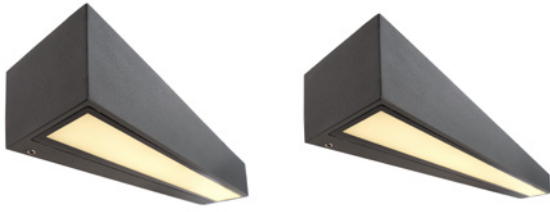

LINEAR

Application Area

Object lighting / architecture, Garage / carport / car park, House wall / facade / front door, Park / public outdoor area, Hotel / catering

Housing	Aluminium	Base Height	15 mm
Colour Temperature	3000 K	Rated Input Voltage	220-240 V/AC
Width	60 mm	Power Supply Unit incl.	Yes
Height	60 mm	Light Beam Angle	100 Degree
Base Width	53 mm	CRI (Ra)	80

Article	Housing Color	Luminous Flux	Length	Base Length	Base L x W x H	Power	EEL	Price
731135	Dark grey	600 lm	250 mm	242 mm	242 x 53 x 15 mm	8.0 W	G	€ 149.95
731134	Dark grey	1230 lm	500 mm	493 mm	493 x 53 x 15 mm	14.0 W	F	€ 194.95