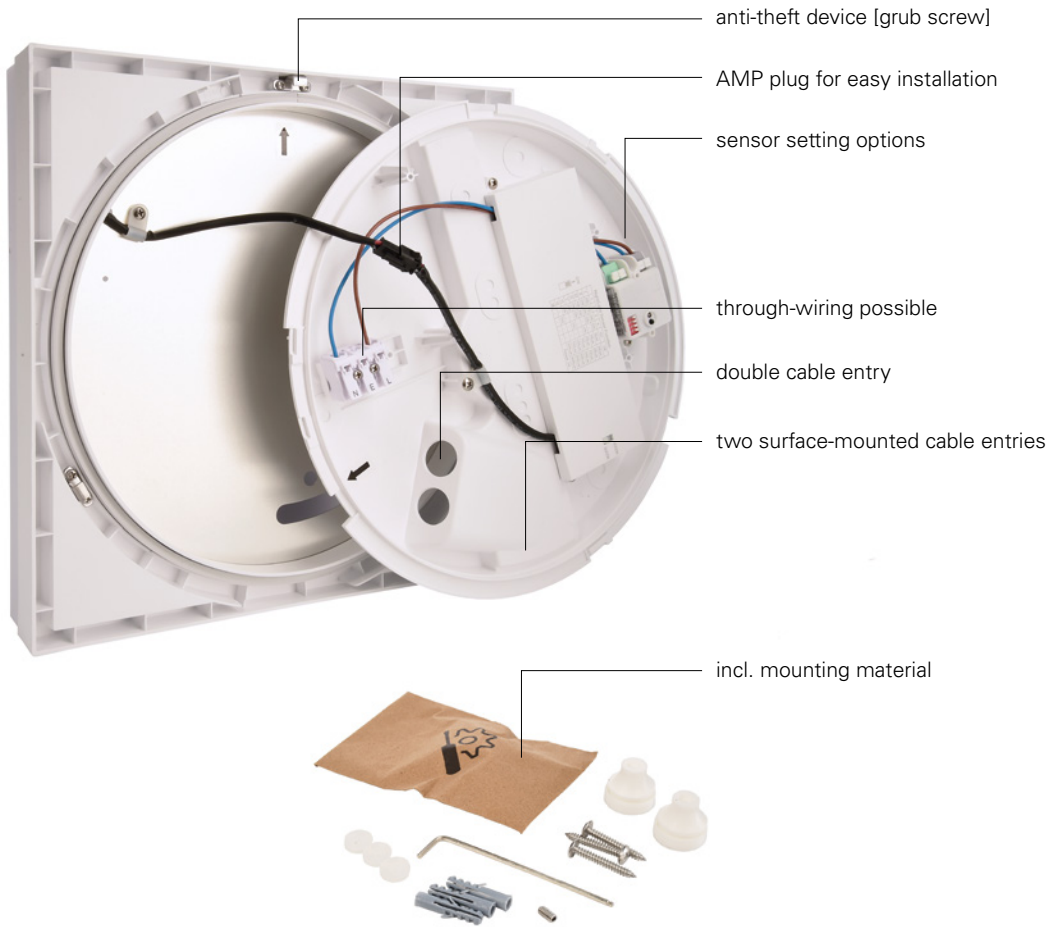

CASA

The CASA house number light has space for up to four digits and/or letters each 10 cm high, ensuring house numbers can be easily read. With a configurable twilight switch, the wall light automatically adjusts to the ambient brightness. The light colour can also be adjusted in two stages (3,000 K/4,000 K).

Multiple cable entries and the option of feed-through wiring mean that installation is simple and flexible. Anti-theft protection also prevents unauthorised removal.

Note: Stickers for numbers/letters are optionally available