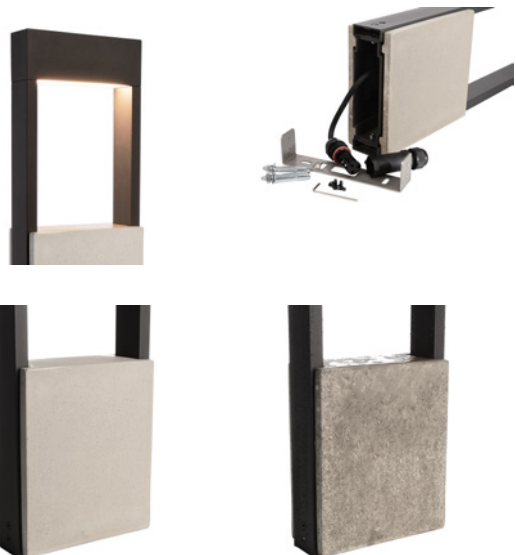

CHERTAN

With its extraordinary mix of materials consisting of die-cast aluminium housing and base made of weather-resistant, fibreglass-reinforced concrete, the **CHERTAN** outdoor standing light certainly stands apart from other models just on looks alone. With its pleasantly warm white light and light emission angle of 120°, the outdoor light is perfectly suited for decorative use in entrance areas, on paths or in the garden.

Note: As concrete is a natural product, every surface is unique and forms a distinct patina over time, depending on local conditions. It is therefore normal in wet conditions for a blotchy surface to form that disappears again when dried, yet produces an individual patina over the long-term.