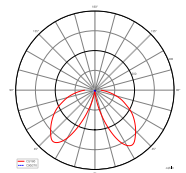

CATA

Application Area

Garden / Terrace / Balcony / Walkways, Garage / carport / car park, Home / Living, Hotel / catering

Housing	Aluminium	Base Height	20 mm
Colour Temperature	3000 K	Power	4 W
Luminous Flux	350 lm	Rated Input Voltage	100-240 V/AC
Length	151 mm	Power Supply Unit incl.	Yes
Width	61 mm	Light Beam Angle	120 Degree
Base Length	145 mm	Primary Connection End	Connection box IP65
Base L x W x H	145 x 55 x 20 mm	CRI (Ra)	80
Base Width	55 mm		