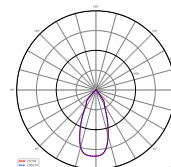

Application Area

Object lighting / architecture, Garage / carport / car park, Reception / Communication

Housing	Aluminium	Base Height	56 mm
Colour Temperature	3000 K	Base H x Ø	56 x 120 mm
Length	88 mm	Base Ø	120 mm
Height	220 mm	Swivelling Angle	180 Degree
Ø	110 mm		