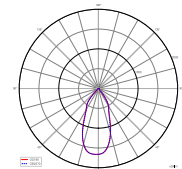

Application Area

Object lighting / architecture, Garage / carport / car park, Reception / Communication

Housing	Aluminium	Base Height	50 mm
Colour Temperature	3000 K	Base H x Ø	50 x 96 mm
Length	66 mm	Base Ø	96 mm
Height	185 mm	Swivelling Angle	180 Degree
Ø	77 mm		