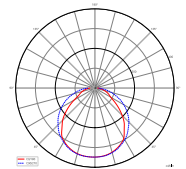

Application Area

Garden / Terrace / Balcony / Walkways, Garage / carport / car park, House wall / facade / front door, Home / Living, Hotel / catering

Housing	Aluminium	Base Width	135 mm
Colour Temperature	3000 K	Base Height	15 mm
Luminous Flux	2150 lm	Power	18 W
Length	140 mm	Rated Input Voltage	110-240 V/AC
Width	172 mm	Power Supply Unit incl.	Yes
Height	219 mm	Light Beam Angle	110 Degree
Base Length	125 mm	CRI (Ra)	80
Base L x W x H	125 x 135 x 15 mm		

731133

Article	Housing Color	IP Protection Type	Motion Detector	Price
731133	■ Dark grey	IP 54	Yes	€ 198.95
731144	■ Dark grey	IP 65	No	€ 185.95