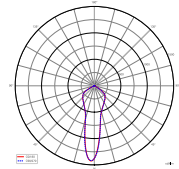

Housing	Aluminium	Base Width	108 mm
Colour Temperature	3000 K	Power	8.5 W
Luminous Flux	600 lm	Rated Input Voltage	220-240 V/AC
Length	108 mm	Power Supply Unit incl.	Yes
Width	108 mm	Light Beam Angle	19 Degree
Height	115 mm	CRI (Ra)	80
Base Length	108 mm	IK Protection Class	IK04