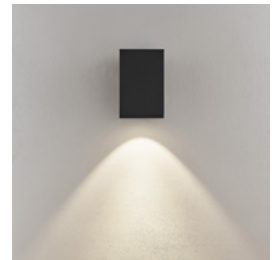

SHORELINE PRO SQUARE 140

- light colour adjustable in 2 stages
- through-wiring possible
- seawater resistant
- separable mounting plate through plug connection
- angled fixing screw for better installation
- opt. Spacer for surface mounting
- opt. interchangeable reflector inserts / reflectors

Application Area

Object lighting / architecture, Garage / carport / car park, House wall / facade / front door, Park / public outdoor area, Hotel / catering

Housing	Aluminium	Base Height	130 mm
Colour Temperature	3000/4000 K	Rated Input Voltage	220-240 V/AC
Length	140 mm	Power Supply Unit incl.	Yes
Width	140 mm	Light Beam Angle	36 Degree
Height	218 mm	Control	Leading-edge dimmer, Trailing-edge dimmer
Base Length	44.5 mm	CRI (Ra)	90
Base L x W x H	44.5 x 80 x 130 mm	IK Protection Class	IK08
Base Width	80 mm		

Article	Housing Color		Luminous Flux	Power	Price
731181	Light grey		2000/2300 lm	20.5 W	€ 269.95
731182	Dark grey		2000/2300 lm	20.5 W	€ 269.95
731183	White		2000/2300 lm	20.5 W	€ 269.95
731184	Light grey		3100/3400 lm	33.0 W	€ 299.95
731185	Dark grey		3100/3400 lm	33.0 W	€ 299.95
731186	White		3100/3400 lm	33.0 W	€ 299.95

Accessory

930869	Cover, 140, line, ShoreLine Pro Series, dark grey		€ 12.95
930870	Cover, 140, triangular, ShoreLine Pro Series, dark grey		€ 12.95
930871	Reflector, 140, ShoreLine Pro Series, 24 degrees, chrome		€ 17.95
930872	Reflector, 140, ShoreLine Pro Series, 36 degrees, chrome		€ 17.95
930873	Reflector, 140, ShoreLine Pro Series, 60 degrees, chrome		€ 17.95
930874	Spacer for ShoreLine Pro series, light grey		€ 5.95
930877	Spacer for ShoreLine Pro series, dark grey		€ 5.95
930880	Spacer for ShoreLine Pro series, white		€ 5.95