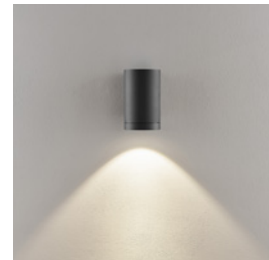

SHORELINE PRO ROUND 100

- light colour adjustable in 2 stages
- through-wiring possible
- seawater-resistant
- easy and quick installation
- separable mounting plate with plug-in connection
- angled fixing screw for better installation
- opt. Spacer for surface mounting
- opt. interchangeable reflector inserts / reflectors

Application Area

Object lighting / architecture, Garage / carport / car park, House wall / facade / front door, Park / public outdoor area, Hotel / catering

Housing	Aluminium	Power	12 W
Colour Temperature	3000/4000 K	Rated Input Voltage	220-240 V/AC
Luminous Flux	900/1000 lm	Power Supply Unit incl.	Yes
Height	163 mm	Light Beam Angle	36 Degree
Ø	100 mm	Control	Leading-edge dimmer, Trailing-edge dimmer
Base Length	40 mm	CRI (Ra)	92
Base L x W x H	40 x 80 x 130 mm	IK Protection Class	IK08
Base Width	80 mm		
Base Height	130 mm		

Article	Housing Color		Price
731196	Light grey		€ 189.95
731197	Dark grey		€ 189.95
731198	White		€ 189.95

Accessory

930867	Cover, 100, line, ShoreLine Pro Series, dark grey		€ 9.95
930868	Cover, 100, triangular, ShoreLine Pro Series, dark grey		€ 9.95
930875	Reflector, 100, ShoreLine Pro Series, 36 degrees, chrome		€ 14.95
930876	Reflector, 100, ShoreLine Pro Series, 60 degrees, chrome		€ 14.95
930874	Spacer for ShoreLine Pro series, light grey		€ 5.95
930877	Spacer for ShoreLine Pro series, dark grey		€ 5.95
930880	Spacer for ShoreLine Pro series, white		€ 5.95