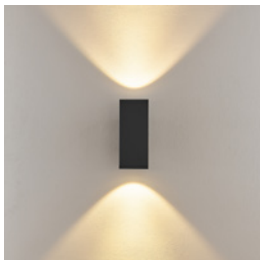

SHORELINE

The SHORELINE PRO series comprises high-quality surface-mounted wall luminaires for outdoor use and offers maximum design freedom for modern façade and project lighting. With over a dozen variants in round or square design, each as a downlight or up+down version, the series covers a wide range of applications - from residential and commercial properties to hotel and catering buildings.

All luminaires are made of robust die-cast aluminium, are resistant to seawater and have an IP65 protection rating and IK08 impact resistance. The integrated technology allows two-stage switching of the colour temperature [3,000K/4,000K] directly on the device, while the high-quality optics ensure targeted, uniform light distribution.

These luminaires have been developed for use in coastal regions and can withstand the increased salt and humidity in the environment - ideal for outdoor areas near the sea.

CCT

The integrated CCT function enables flexible selection of the light colour between warm white and neutral white light. This allows the lighting to be optimised for different applications and environments.