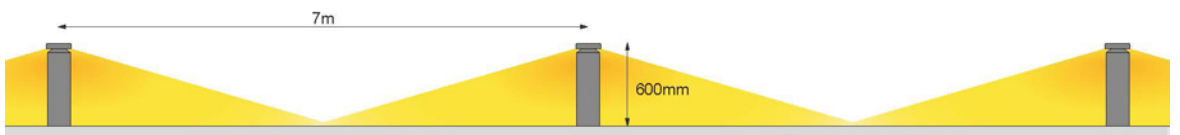

Accessory

930731	Concrete anchor for Faro 180mm series		€ 24.95
930776	Screening shade 180 degrees for Faro 180mm series		€ 9.95
931099	Cable gland PG/M25 incl. locknut + sealing ring, IP68		€ 2.70