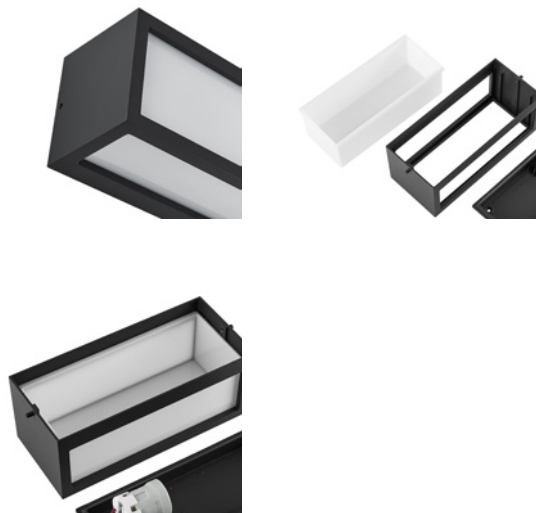

RILONGO

The RILONGO surface-mounted wall light impresses with its modern, simple design and stylishly sets the scene for facades, entrance areas and patios. The light emission on both sides creates effective lighting accents on the wall, providing both orientation and a pleasant atmosphere.

Made from robust die-cast aluminium and equipped with an IP54 protection rating, the light is ideal for permanent outdoor use. The E27 socket allows a free choice of light source up to max. 15 W and therefore offers flexible options for light colour and lighting mood.