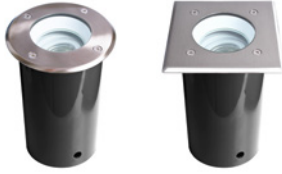

Article	Housing Color	Housing	Length	Width	Ø	IK Protection Class	Price
730474	<input type="checkbox"/> Silver	Stainless steel			97 mm	IK08	€ 56.95
730475	<input type="checkbox"/> Silver	Stainless steel / Aluminium	97 mm	97 mm			€ 56.95