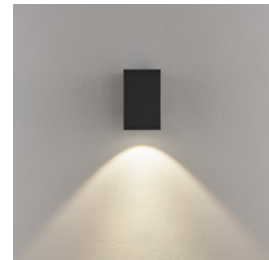

SHORELINE PRO SQUARE 100

- Light colour adjustable in 2 stages
- through-wiring possible
- Seawater resistant
- separable mounting plate through plug connection
- angled fixing screw for better installation
- opt. Spacer for surface mounting
- opt. interchangeable reflector inserts / reflectors

Application Area

Object lighting / architecture, Garage / carport / car park, House wall / facade / front door, Park / public outdoor area, Hotel / catering

Housing	Aluminium	Base Height	130 mm
Colour Temperature	3000/4000 K	Power	12 W
Luminous Flux	900/1000 lm	Rated Input Voltage	220-240 V/AC
Length	100 mm	Power Supply Unit incl.	Yes
Width	100 mm	Light Beam Angle	36 Degree
Height	163 mm	Control	Leading-edge dimmer, Trailing-edge dimmer
Base Length	40 mm	CRI (Ra)	90
Base L x W x H	40 x 80 x 130 mm	IK Protection Class	IK08
Base Width	80 mm		

Article	Housing Color		Price
731202	Light grey	WW NW	€ 189.95
731203	Dark grey	WW NW	€ 189.95
731204	White	WW NW	€ 189.95

Accessory

930867	Cover, 100, line, ShoreLine Pro Series, dark grey		€ 9.95
930868	Cover, 100, triangular, ShoreLine Pro Series, dark grey		€ 9.95
930875	Reflector, 100, ShoreLine Pro Series, 36 degrees, chrome		€ 14.95
930876	Reflector, 100, ShoreLine Pro Series, 60 degrees, chrome		€ 14.95
930874	Spacer for ShoreLine Pro series, light grey		€ 5.95
930877	Spacer for ShoreLine Pro series, dark grey		€ 5.95
930880	Spacer for ShoreLine Pro series, white		€ 5.95