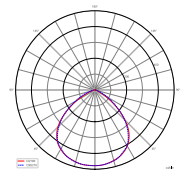

688020

Article	Housing Color		Price
688020	☐ White		€ 229.95
688021	☒ Black		€ 229.95