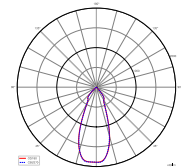

Housing	Aluminium	Base Height	56 mm
Colour Temperature	3000 K	Base H x Ø	56 x 120 mm
Length	112 mm	Base Ø	120 mm
Height	260 mm	Swivelling Angle	180 Degree
Ø	131 mm		

732110

Article	Housing Color	Luminous Flux	Power	Rated Input Voltage	Rated Input Voltage	Power Supply incl.	Price
732129	Dark grey	RGB WW	1140 lm	25.0 W	24 V/DC	No	€ 499.95
732110	Dark grey	WW	2320 lm	29.0 W	220-240 V/AC	Yes	€ 289.95