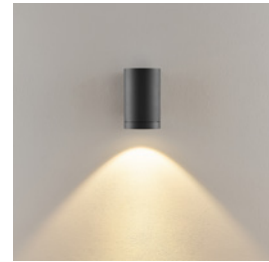

SHORELINE PRO ROUND 100

- light colour adjustable in 2 stages
- through-wiring possible
- seawater-resistant
- easy and quick installation
- separable mounting plate with plug-in connection
- angled fixing screw for better installation
- opt. Spacer for surface mounting
- opt. interchangeable reflector inserts / reflectors

Application Area

Object lighting / architecture, Garage / carport / car park, House wall / facade / front door, Park / public outdoor area, Hotel / catering

Housing	Aluminium	Power	12 W
Colour Temperature	3000/4000 K	Rated Input Voltage	220-240 V/AC
Luminous Flux	900/1000 lm	Power Supply Unit incl.	Yes
Height	163 mm	Light Beam Angle	36 Degree
Ø	100 mm	Control	Leading-edge dimmer, Trailing-edge dimmer
Base Length	40 mm	CRI (Ra)	92
Base L x W x H	40 x 80 x 130 mm	IK Protection Class	IK08
Base Width	80 mm		
Base Height	130 mm		

Article	Housing Color		Price
731196	Light grey		€ 189.95
731197	Dark grey		€ 189.95
731198	White		€ 189.95

Accessory

930867	Cover, 100, line, ShoreLine Pro Series, dark grey		€ 9.95
930868	Cover, 100, triangular, ShoreLine Pro Series, dark grey		€ 9.95
930875	Reflector, 100, ShoreLine Pro Series, 36 degrees, chrome		€ 14.95
930876	Reflector, 100, ShoreLine Pro Series, 60 degrees, chrome		€ 14.95
930874	Spacer for ShoreLine Pro series, light grey		€ 5.95
930877	Spacer for ShoreLine Pro series, dark grey		€ 5.95
930880	Spacer for ShoreLine Pro series, white		€ 5.95