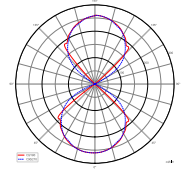

Application Area

Object lighting / architecture, Garage / carport / car park, House wall / facade / front door, Hotel / catering

Housing	Aluminium	Power Supply Unit incl.	Yes
Colour Temperature	3000 K	Light Beam Angle	90 Degree
Power	6 W	CRI (Ra)	80
Rated Input Voltage	220-240 V/AC		

731099