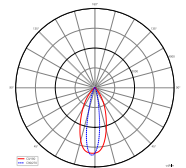

Application Area

Garden / Terrace / Balcony / Walkways, Object lighting / architecture, Garage / carport / car park, House wall / facade / front door, Advertising lighting

Housing	Aluminium	Rated Input Voltage	220-240 V/AC
Colour Temperature	3000 K	Power Supply Unit incl.	Yes
Length	1000 mm	Primary Cable Length	2 m
Width	53.36 mm	Primary Connection End	Power plug IP44
Height	81.07 mm	CRI (Ra)	80
Power	38 W	IP Protection Type Plug	IP 44

732080