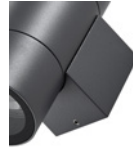

ACHERNAR UP + DOWN

· Exchangeable lamp GU10 [retrofit]

Application Area

Object lighting / architecture, Garage / carport / car park, House wall / facade / front door, Hotel / catering

Housing	Aluminium	Base Width	49 mm
Length	158 mm	Max. Power	2x max. 35 W
Height	95 mm	Rated Input Voltage	220-240 V/AC
Ø	63 mm	Control	Dimmable via optional light source
Base Length	58 mm		

Article	Housing Color	Price
731131	■ Black	€ 44.95
731231	□ White	€ 44.95
731232	■ Light grey	€ 44.95
731233	■ Dark grey	€ 44.95