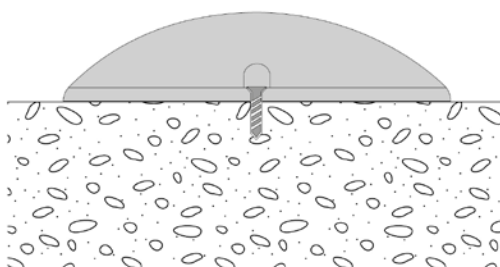

HELIOS

·Incl. four heavy-duty anchors

Application Area

Garden / Terrace / Balcony / Walkways, Object lighting / architecture, Park / public outdoor area, Stairs / steps, Hotel / catering

Housing	Aluminium	Power Supply Unit incl.	Yes
Colour Temperature	3000 K	Light Beam Angle	90 Degree
Height	54 mm	CRI (Ra)	80
Ø	210 mm	IK Protection Class	IK10
Rated Input Voltage	220-240 V/AC		

Article	Housing Color		Luminous Flux	Power	Price
732143	■ Dark grey	ww	60 lm	4.0 W	€ 119.95
732049	■ Dark grey	ww	120 lm	4.0 W	€ 119.95
732050	■ Dark grey	ww	180 lm	6.0 W	€ 119.95