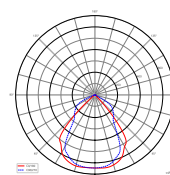

731127

Article	Housing Color		Price
731127	Dark grey	WW	€ 345.95