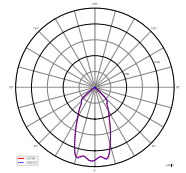

CUBODO 2 MINI

Application Area

Object lighting / architecture, Garage / carport / car park, House wall / facade / front door, Hotel / catering

Housing	Aluminium	Base Width	65 mm
Colour Temperature	3000 K	Base Height	20 mm
Luminous Flux	220 lm	Power	5 W
Length	90 mm	Rated Input Voltage	220-240 V/AC
Width	68 mm	Power Supply Unit incl.	Yes
Height	70 mm	Light Beam Angle	46 Degree
Base Length	65 mm	CRI (Ra)	77
Base L x W x H	65 x 65 x 20 mm		

731029