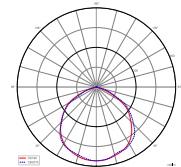

Application Area

Object lighting / architecture, Garage / carport / car park

Housing	Aluminium, Plastic	Control	RF-Smart, ZigBee 3.0
Colour Temperature	2700-6500 K	Primary Cable Length	1.5 m
Rated Input Voltage	100-240 V/AC	CRI (Ra)	80
Power Supply Unit incl.	Yes	Light Direction	Front
Light Beam Angle	160 Degree	IP Protection Type Plug	IP 44
Swivelling Angle	345 Degree		

843518