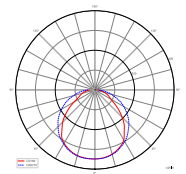

733068

Article	Housing Color	IP Protection Type	Motion Detector	Price
733068	■ Dark grey	IP 54	Infrared	€ 293.95
733069	■ Dark grey	IP 65	No	€ 259.95