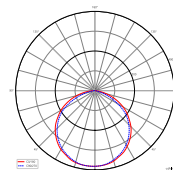

ALKES

- high luminous efficacy
- homogeneous light distribution

Application Area

Object lighting / architecture, Garage / carport / car park, House wall / facade / front door, Hotel / catering

Housing	Aluminium	Power Supply Unit incl.	Yes
Colour Temperature	3000 K	Light Beam Angle	110 Degree
Rated Input Voltage	220-240 V/AC	CRI (Ra)	80

Article	Housing Color	Luminous Flux	Length	Width	Height	Power	Price
731138	Dark grey	920 lm	200 mm	126 mm	184 mm	21.0 W	€ 104.95
731140	Dark grey	1720 lm	297 mm	165 mm	240 mm	36.0 W	€ 175.95

ALKES MOTION

- high luminous efficacy
- homogeneous light distribution

Application Area

Object lighting / architecture, Garage / carport / car park, House wall / facade / front door, Hotel / catering

Housing	Aluminium	Light Beam Angle	110 Degree
Colour Temperature	3000 K	CRI (Ra)	80
Rated Input Voltage	220-240 V/AC	Motion Detector	Yes
Power Supply Unit incl.	Yes		

731139

Article	Housing Color	Luminous Flux	Length	Width	Height	Power	Price
731139	Dark grey	735 lm	200 mm	126 mm	184 mm	21.0 W	€ 124.95
731141	Dark grey	1720 lm	297 mm	165 mm	240 mm	36.0 W	€ 195.95