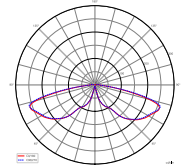

Application Area

Garden / Terrace / Balcony / Walkways, Park / public outdoor area, Object lighting / architecture

Housing	Aluminium	Power Supply Unit incl.	Yes
Colour Temperature	3000 K	Light Beam Angle	360 Degree
Luminous Flux	1030 lm	Light Beam Angle 2	180 Degree
Ø	180 mm	Control	DALI 2 / DT6
Power	24 W	CRI (Ra)	80
Rated Input Voltage	180-264 V/AC	IK Protection Class	IK10