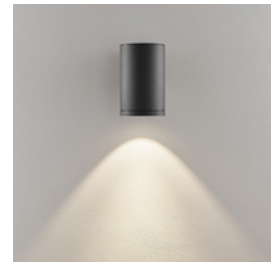

SHORELINE PRO ROUND 140

- light colour adjustable in 2 stages
- through-wiring possible
- seawater resistant
- separable mounting plate through plug connection
- angled fixing screw for better installation
- opt. Spacer for surface mounting
- opt. interchangeable reflector inserts / reflectors

Application Area

Object lighting / architecture, Garage / carport / car park, House wall / facade / front door, Park / public outdoor area, Hotel / catering

Housing	Aluminium	Rated Input Voltage	220-240 V/AC
Colour Temperature	3000/4000 K	Power Supply Unit incl.	Yes
Height	218 mm	Light Beam Angle	36 Degree
Ø	140 mm	Control	Leading-edge dimmer, Trailing-edge dimmer
Base Length	40 mm	CRI (Ra)	92
Base L x W x H	40 x 80 x 130 mm	IK Protection Class	IK08
Base Width	80 mm		
Base Height	130 mm		

Article	Housing Color		Luminous Flux	Power	Price
731169	Light grey	www NW	2000/2200 lm	20.0 W	€ 259.95
731170	Dark grey	www NW	2000/2200 lm	20.0 W	€ 259.95
731171	White	www NW	2000/2200 lm	20.0 W	€ 259.95
731172	Light grey	www NW	3100/3400 lm	33.0 W	€ 299.95
731173	Dark grey	www NW	3100/3400 lm	33.0 W	€ 299.95
731174	White	www NW	3100/3400 lm	33.0 W	€ 299.95

Accessory

930869	Cover, 140, line, ShoreLine Pro Series, dark grey		€ 12.95
930870	Cover, 140, triangular, ShoreLine Pro Series, dark grey		€ 12.95
930871	Reflector, 140, ShoreLine Pro Series, 24 degrees, chrome		€ 17.95
930872	Reflector, 140, ShoreLine Pro Series, 36 degrees, chrome		€ 17.95
930873	Reflector, 140, ShoreLine Pro Series, 60 degrees, chrome		€ 17.95
930874	Spacer for ShoreLine Pro series, light grey	****	€ 5.95
930877	Spacer for ShoreLine Pro series, dark grey	****	€ 5.95
930880	Spacer for ShoreLine Pro series, white	****	€ 5.95