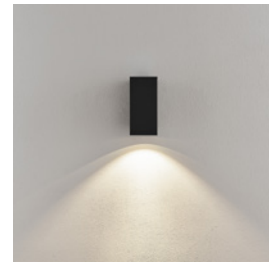

SHORELINE PRO SQUARE 70

- light colour adjustable in 2 stages
- through-wiring possible
- seawater resistant
- separable mounting plate through plug connection
- angled fixing screw for better installation
- opt. Spacer for surface mounting
- opt. interchangeable reflector inserts / reflectors

Application Area

Object lighting / architecture, Garage / carport / car park, House wall / facade / front door, Park / public outdoor area, Hotel / catering

Housing	Aluminium	Base Height	130 mm
Colour Temperature	3000/4000 K	Power	6 W
Luminous Flux	480/550 lm	Rated Input Voltage	220-240 V/AC
Length	70 mm	Power Supply Unit incl.	Yes
Width	70 mm	Light Beam Angle	30 Degree
Height	150 mm	Control	Trailing-edge dimmer
Base Length	43 mm	CRI (Ra)	90
Base L x W x H	43 x 55 x 130 mm	IK Protection Class	IK08
Base Width	55 mm		

Article	Housing Color	Price
731205	Light grey	€ 179.95
731206	Dark grey	€ 179.95
731207	White	€ 179.95

Accessory

930980	Cover, 68/70, line, ShoreLine Pro Series, dark grey		€ 7.95
930981	Cover, 68/70, triangular, ShoreLine Pro Series, dark grey		€ 7.95
930878	Reflector, 68/70, ShoreLine Pro Series, 30 degrees, chrome		€ 7.95
930879	Reflector, 68/70, ShoreLine Pro Series, 60 degrees, chrome		€ 7.95
930874	Spacer for ShoreLine Pro series, light grey		€ 5.95
930877	Spacer for ShoreLine Pro series, dark grey		€ 5.95
930880	Spacer for ShoreLine Pro series, white		€ 5.95