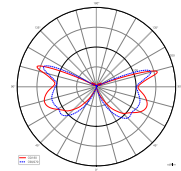

ORTIS

Application Area

Garden / Terrace / Balcony / Walkways, Garage / carport / car park, House wall / facade / front door, Home / Living, Hotel / catering

Housing	Aluminium	Base L x W x H	100 x 77 x 67 mm
Colour Temperature	3000 K	Base Width	77 mm
Luminous Flux	510 lm	Base Height	67 mm
Length	260 mm	Power	15.9 W
Width	120 mm	Rated Input Voltage	220-240 V/AC
Height	181 mm	Power Supply Unit incl.	Yes
Ø	120 mm	Light Beam Angle	360 Degree
Base Length	100 mm	CRI (Ra)	80